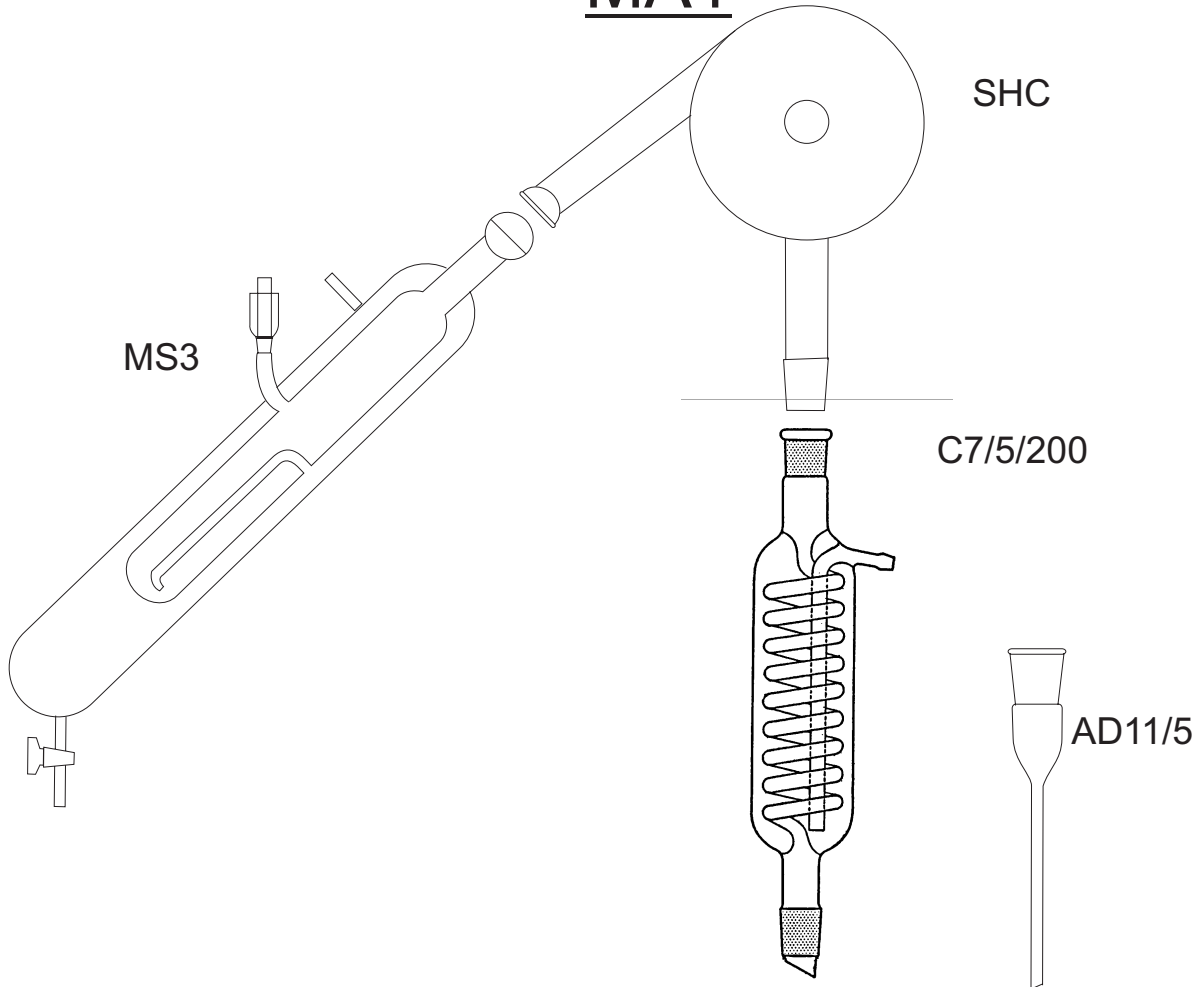

MARKHAM APPARATUS

MA1

MS3 Markham Still S29 Ball Joint
SHC Splash Head, Cyclone 24/29 cone, S29 cup.
C7/5/200 Condenser, Internal Revenue. 24/29 joints. 200mm effect.length
AD11/5 Adapter, Straight Delivery. 24/29 socket. 180mm approx
CLK24 Clip Keck. Green plastic suit 24/29 joints(2 of)
CLS29 Clip, Spherical joint S29

MA1 Complete set as above